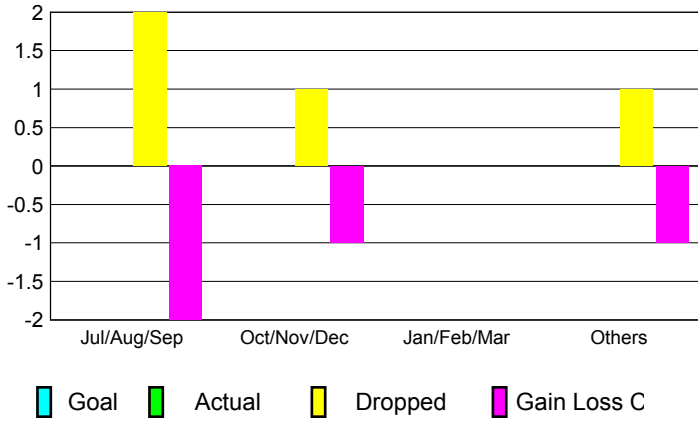

GMT: **ED LECIUS**

Location: **MASSACHUSETTS**

GMT CA: **1**

CLUBS

Month	New Club Goal	Actual New Clubs	Actual Dropped Clubs	Gain/Loss of Clubs
2012-2013				
Jul/Aug/Sep	0	0	2	-2
Oct/Nov/Dec	0	0	1	-1
Jan/Feb/Mar	0	0	0	0
Apr/May/June	0	0	1	-1
Totals	0	0	4	-4

Club Results 2012-2013

Goal, New, Dropped, Gain/Loss

YTD Status Quo Clubs 2012-2013

Status Quo Clubs Compared to Status Quo Members

Club Gain/Loss 2012-2013

MEMBERSHIP

Month	Net Memb Goal	Actual New Memb	Actual Dropped Memb	Gain/Loss of Memb
2012-2013				
Jul/Aug/Sep	0	19	88	-69
Oct/Nov/Dec	0	46	59	-13
Jan/Feb/Mar	0	43	55	-12
Apr/May/June	0	36	67	-31
Totals	0	144	269	-125