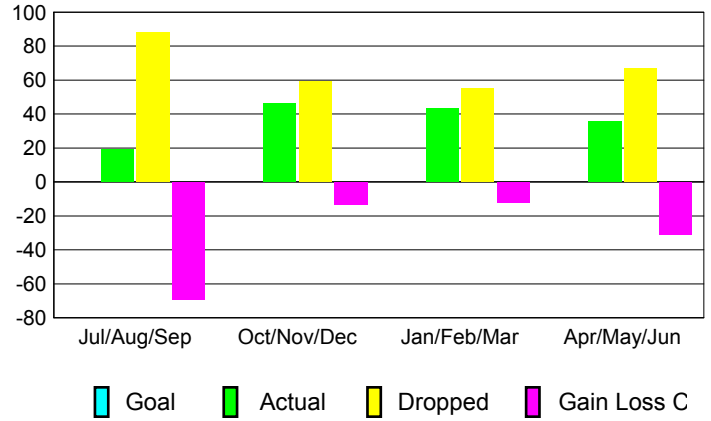

GMT: **ED LECIUS**

Location: **MASSACHUSETTS**

GMT CA: **1**

CLUBS

Month	New Club Goal	Actual New Clubs	Actual Dropped Clubs	Gain/Loss of Clubs
2012-2013				
Jul/Aug/Sep	0	0	2	-2
Oct/Nov/Dec	0	0	1	-1
Jan/Feb/Mar	0	0	0	0
Apr/May/June	0	0	1	-1
Totals	0	0	4	-4

Club Results 2012-2013

Goal, New, Dropped, Gain/Loss

YTD Status Quo Clubs 2012-2013

Status Quo Clubs Compared to Status Quo Members

Club Gain/Loss 2012-2013

MEMBERSHIP

Month	Net Memb Goal	Actual New Memb	Actual Dropped Memb	Gain/Loss of Memb
2012-2013				
Jul/Aug/Sep	0	19	88	-69
Oct/Nov/Dec	0	46	59	-13
Jan/Feb/Mar	0	43	55	-12
Apr/May/June	0	36	67	-31
Totals	0	144	269	-125

Membership Results 2012-2013

Goal, New, Dropped, Gain/Loss

Gender Comparison 2012-2013

Membership Gain/Loss 2012-2013